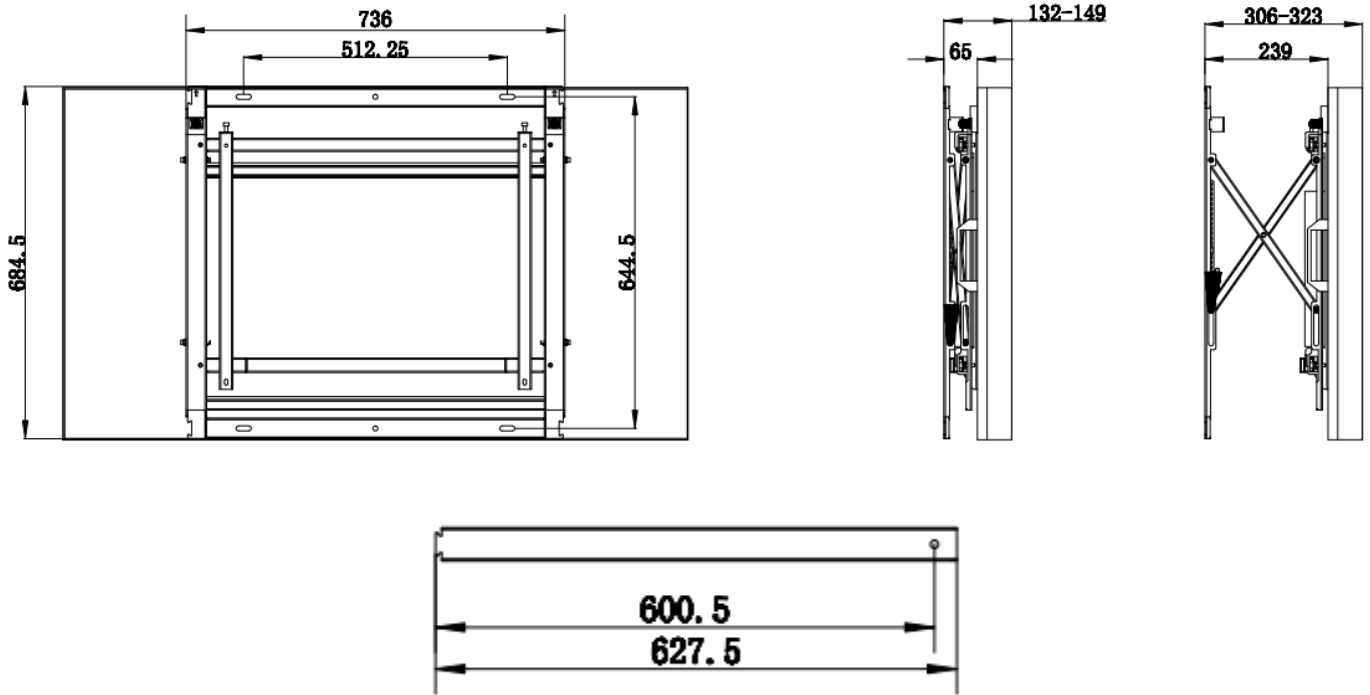

DS-DN5501W

55" LCD Display Unit Front-maintenance Wall-mounted Bracket

Key Features

- Front-maintenance Wall-mounted Bracket for 55" LCD Screen
- Solid Steel structure, Prevent screen bend or twist
- Cold-rolled Steel Plate(SPCC)

Specification

Name	DS-DN5501W
Appearance	Hikvision Black
Material	Cold-rolled Steel Plate(SPCC)
Dimension(WxHxD)	736mmx684.5mmx65-239mm
Weight	8Kg

Order Model and Code:

DS-DN5501W | 190144366

Dimensions

Suitable LCD Display Unit Model