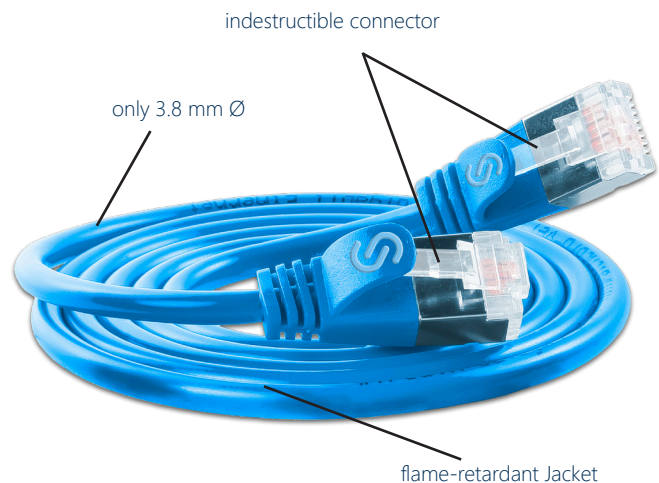

### **Another highlight: the indestructible connector**

Our patch cords are equipped with an indestructible jack. This special design ensures that broken or damaged jacks are a thing of the past. You get durable, rugged connections that work reliably even with frequent reconnections.

## Wide range of colors for optimal organization:

To help you organize your cabling, our SLIM patch cords are available in a wide range of colors. This makes it easier to assign and manage your network cords, even in complex installations.

## Conclusion:

With the SLIM Patch Cord Multipack, you get not only a high-quality product, but also a solution that greatly simplifies the installation process. Save time, avoid unnecessary waste and enjoy maximum performance and flexibility in your network installation..

## DESCRIPTION

Category	CAT6A
Connector Type	RJ45
Boot	SLIM design, snap-on nose guard, Length specification
Assignment	1:1 TIA/EIA 568B
Shield	U/FTP shielded
Sheath	LSZH
Wires	AWG32 100% Copper
Diameter	3.8 mm
Temperature range	-20°C to +60°C
Standard colours	Gray, Yellow, Red, Green, Blue, Black, White
Packaging unit	Single Unit or Multipack
Standard lengths	0.1 / 0.25 / 0.5 / 1.0 / 1.5 / 2.0 / 3.0 / 5.0 / 7.0m