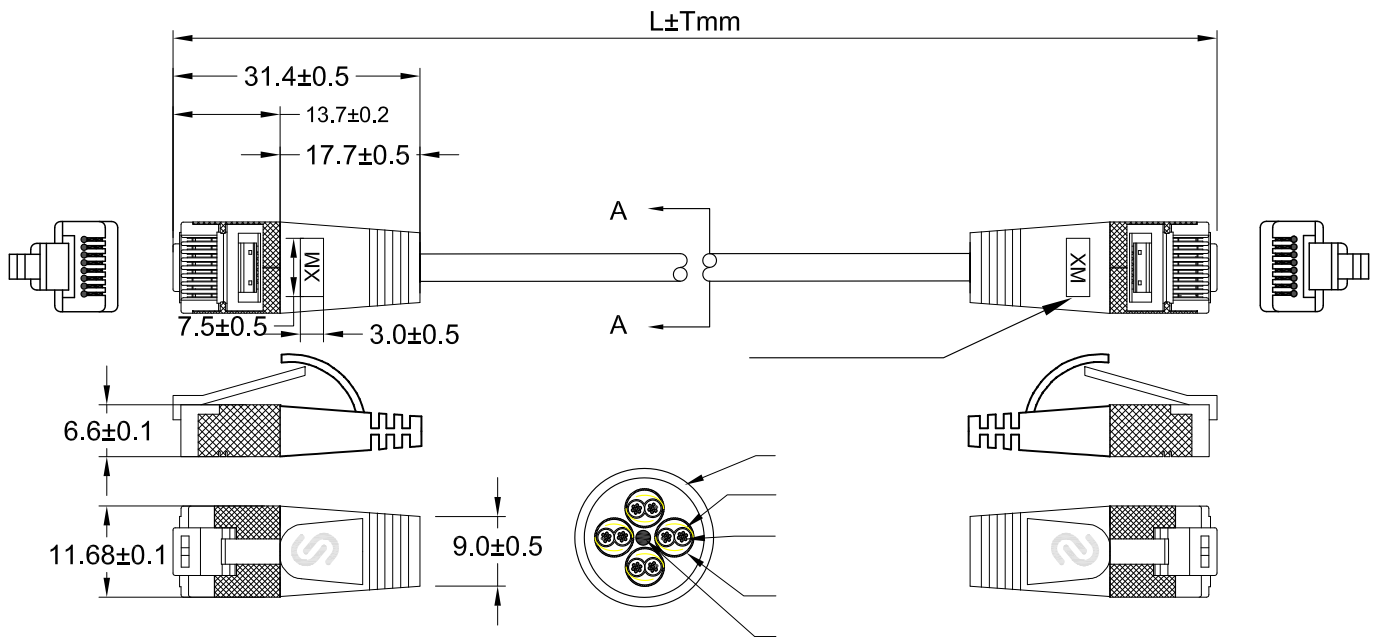

## Conclusion:

With the SLIM Patch Cord Multipack, you get not only a high-quality product, but also a solution that greatly simplifies the installation process. Save time, avoid unnecessary waste and enjoy maximum performance and flexibility in your network installation..

## DESCRIPTION

Category	CAT6A
Connector Type	RJ45
Boot	SLIM design, snap-on nose guard, Length specification
Assignment	1:1 TIA/EIA 568B
Shield	U/FTP shielded
Sheath	LSZH
Wires	AWG32 100% Copper
Diameter	3.8 mm
Temperature range	-20°C to +60°C
Standard colours	Gray, Yellow, Red, Green, Blue, Black, White
Packaging unit	Single Unit or Multipack
Standard lengths	0.1 / 0.25 / 0.5 / 1.0 / 1.5 / 2.0 / 3.0 / 5.0 / 7.0m

## TECHNICAL DRAWING