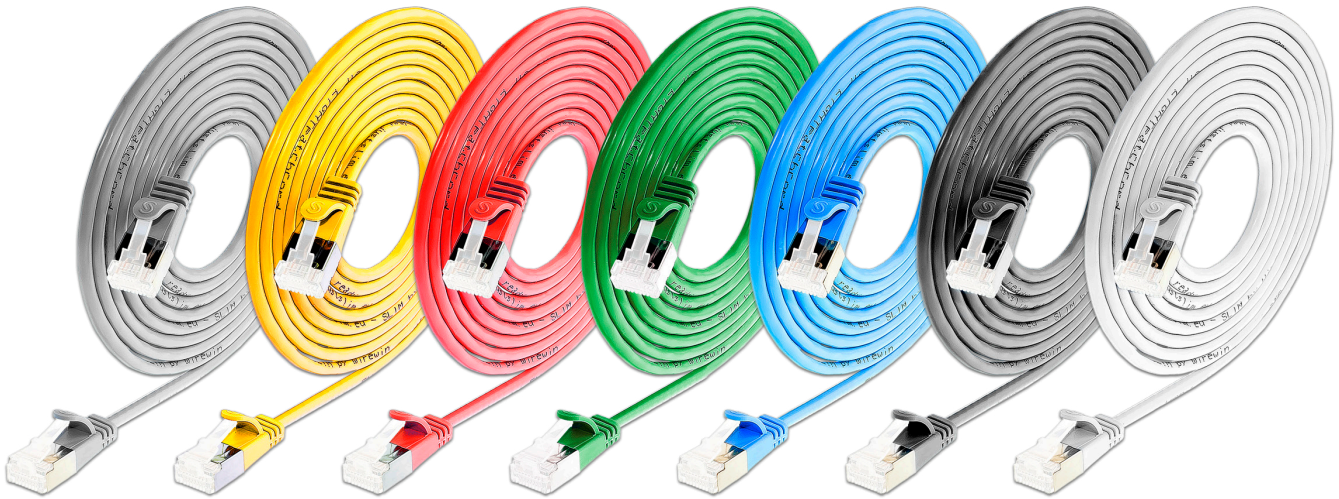

For longer patch cords, we also offer multipacks in 1.0m, 2.0m and 3.0m lengths..

### **High Performance for Demanding Networks:**

All SLIM patch cords comply with the Category 6A standard and are therefore optimized for 10 Gigabit Ethernet and Power over Ethernet (PoE) applications. Whether for data transmission or power supply, our cords offer reliable performance even under demanding conditions.

### **Another highlight: the indestructible connector**

Our patch cords are equipped with an indestructible jack. This special design ensures that broken or damaged jacks are a thing of the past. You get durable, rugged connections that work reliably even with frequent reconnections.

## Wide range of colors for optimal organization:

To help you organize your cabling, our SLIM patch cords are available in a wide range of colors. This makes it easier to assign and manage your network cords, even in complex installations.