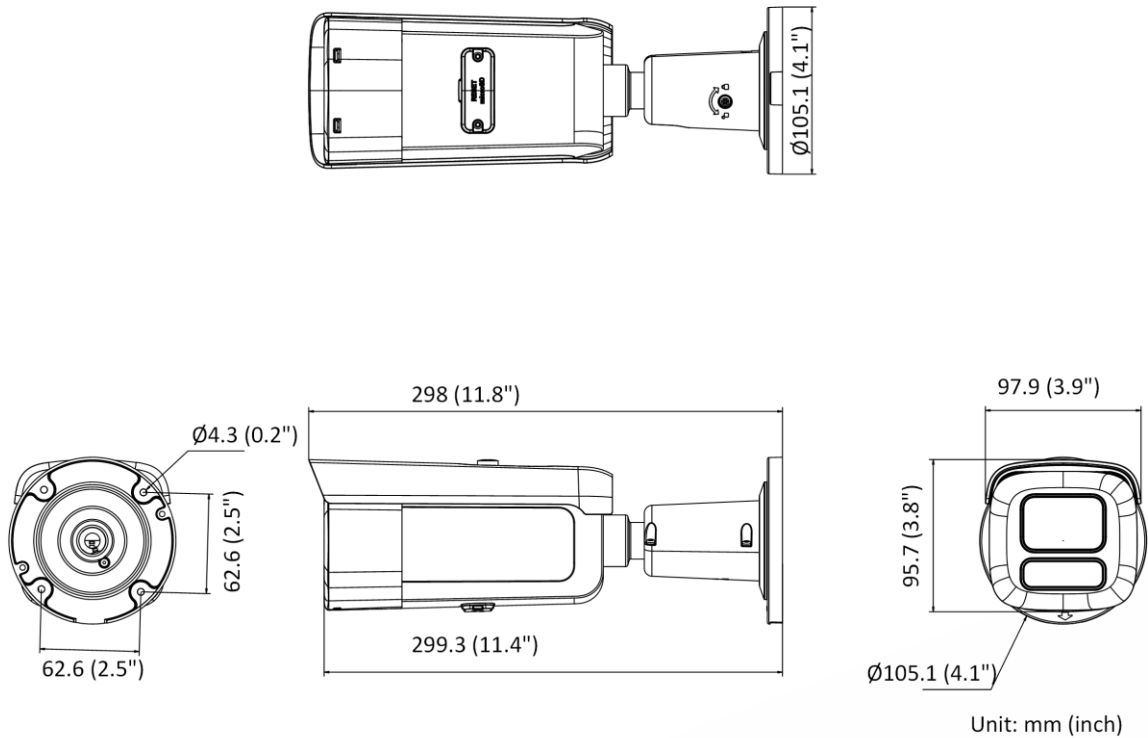

anti-corrosion demands. Typical application scenarios include coastal areas about 2 kilometers (1.24 miles) away from coastlines, as well as areas affected by acid rain.
No specific protection	Hikvision products at this level are equipped for use in areas where no specific anti-corrosion protection is needed.

▪ **Available Model**

- DS-2CD2647G3-LIZS2UY/SL(2.8-12mm)
- DS-2CD2647G3-LIZS2UY/SRB(2.8-12mm)
- DS-2CD2647G3-LIZS2UY/SRB(2.8-12)(Black)
- DS-2CD2647G3-LIZS2UY/SL(2.8-12mm)(Black)

▪ **Dimension**

▪ **Accessory**

▪ **Optional**

DS-1275ZJ-SUS Vertical pole mount	DS-1276ZJ-SUS Corner mount	DS-1260ZJ Junction box	DS-1280ZJ-S Junction box	DS-1275ZJ-S-SUS Vertical pole mount