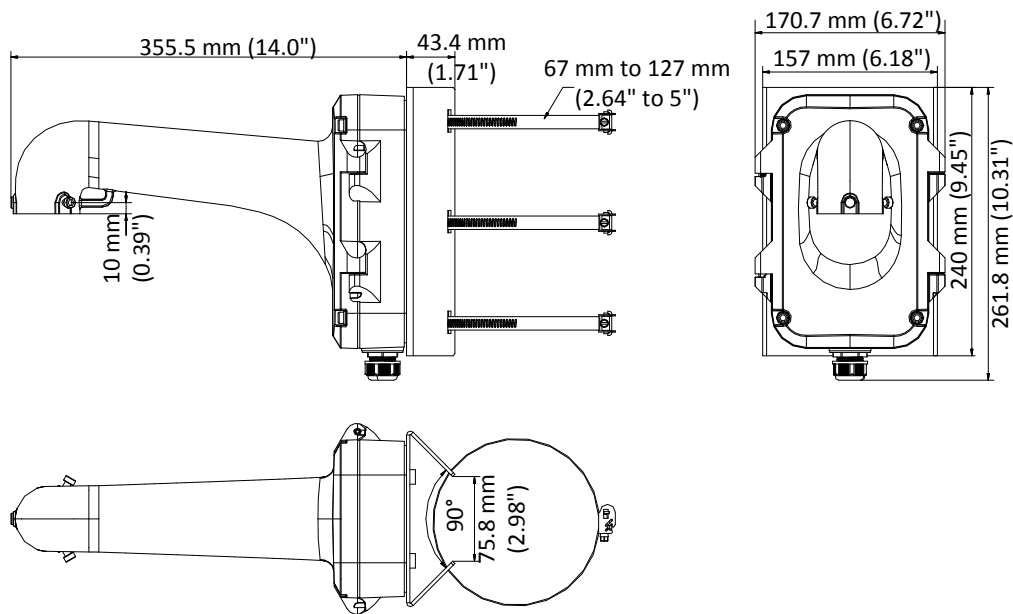

### Vertical Pole Mount for Speed Dome

#### Feature

- Vertical pole mount with the junction box
- Aluminum alloy and steel with surface spray treatment
- Adjustable diameter from 67 mm to 127 mm
- Bottom outlet, and back outlet
- The hook for safety rope facilitates speed dome's installation

#### Dimension

#### Parameter

Model	DS-1604ZJ-Pole-P
Parameters	Vertical Pole Mount for Speed Dome
Appearance	Platinum Gray
Material	Aluminum Alloy and Steel
Dimension	355.5 mm × 261.8 mm × 170.7 mm (14" × 10.31" × 6.72")
Weight	3.8 kg (8.38 lb.)