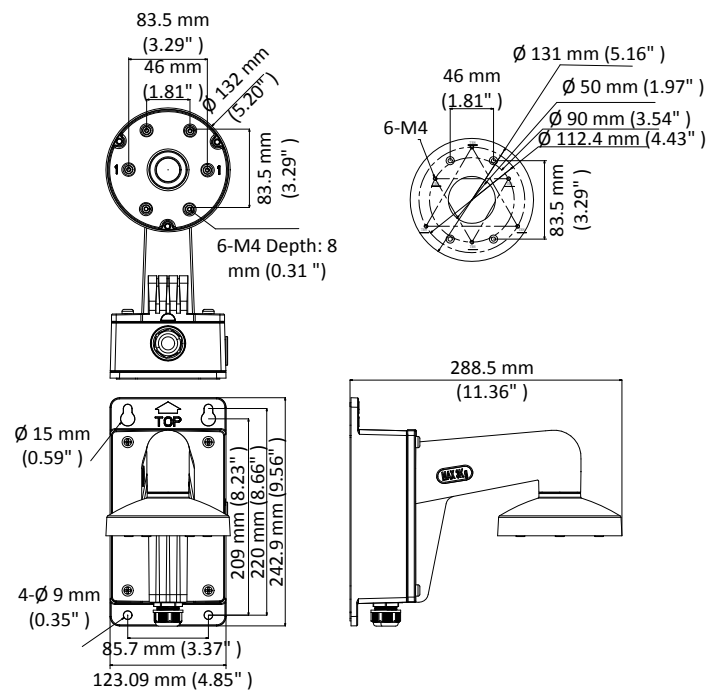

## DS-1273ZJ-130B-TRL

Wall Mount

### Dimension

### Parameter

Model	DS-1273ZJ-130B-TRL
Parameters	Wall Mount
Appearance	Hikvision White
Material	Aluminum Alloy
Dimension	Ø 132 mm × 242.9 mm × 288.5mm (5.20" × 9.56" × 11.36")
Weight	1690 g (3.73 lb.)

### Note

- The mount should be installed on flat wall
- Waterproof rubber is necessary for the outdoor application.
- The wall must be capable of supporting at least 3 times as much as the total weight of the camera, and the mount.
- The mount's maximum load capacity is 3 kg 6.6 lb.).