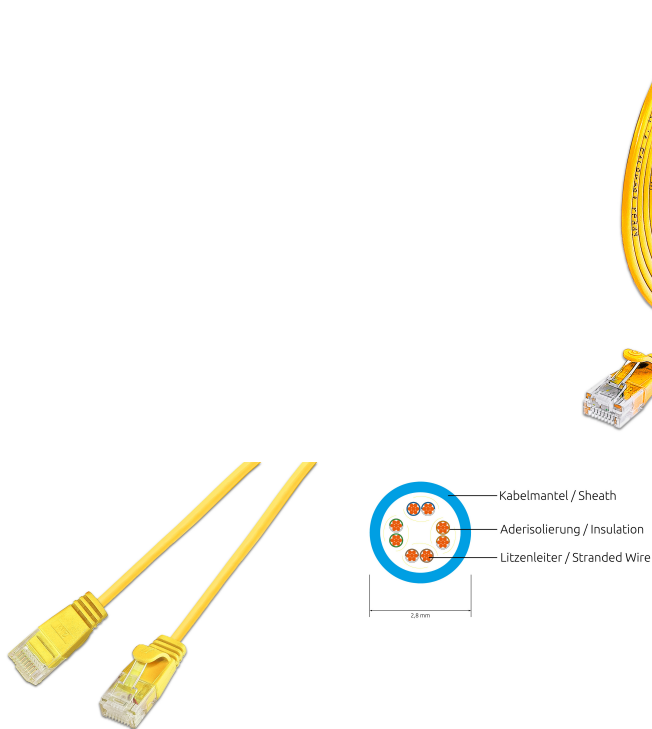

## CAT6 Light Patch Cord round, U/UTP, Ø 2,8mm, yellow

**DESCRIPTION**

The LIGHTpatchcords from the trademark SLIM® are the solution for many problems of structured cabling. Even if they look quite similar to a usual copper patchcable, they reach a category 6 performance and are suitable to all 10BASE-T-, 100BASE-TX- und 1000BASE-T applications, including gigabit ethernet. 3 LIGHTpatchcords do have the same diameter as a usual category 6 copper patchcord. Despite the extremely thin design, the cable has a twisting of the individual wire pairs. In addition, it has a wide, flexible latch protection as well as a practical length print on both ends and supports Power over Ethernet (PoE IEEE802.3af).

**FEATURES**

- Category 6 patchcord
- Shield: U/UTP unshielded
- 4- pairs twisted
- Wires: AWG36 100% copper
- Coating: PVC
- 9 different length
- New innovative boot design

## CAT6 Light Patch Cord round, U/UTP, Ø 2,8mm, yellow

### PRODUCT FEATURES

Fire retardant version	No
AWG-size	AWG36
Pining	TIA/EIA 568 B
Color	Yellow
Colour anti-kink sleeve	Yellow
Halogen free according to EN IEC 60754-1	No
Halogen free according to EN IEC 60754-2	No
Halogen free according to EN IEC 60754-3	No
Cable construction	4x2
Cable Structure	Ø 2,8mm
Cable Type	U/UTP
Category	CAT.6
Anti-kink sleeve	Moulded-on
Copper Cable Construction	4x2xAWG36/7
Length	0.15 m / 0.5 m / 1 m / 1.5 m / 10 m / 2 m / 3 m / 5 m / 7.5 m
Coating	PVC
Color outer sheath	Yellow
Oil resistant according to EN IEC 60811-404	No
Pin assignment	1:1
Locking lever	Yes
Shield	U/UTP unshielded
Type of Connector Connection 1	RJ45 8(8)
Type of Connector Connection 2	RJ45 8(8)