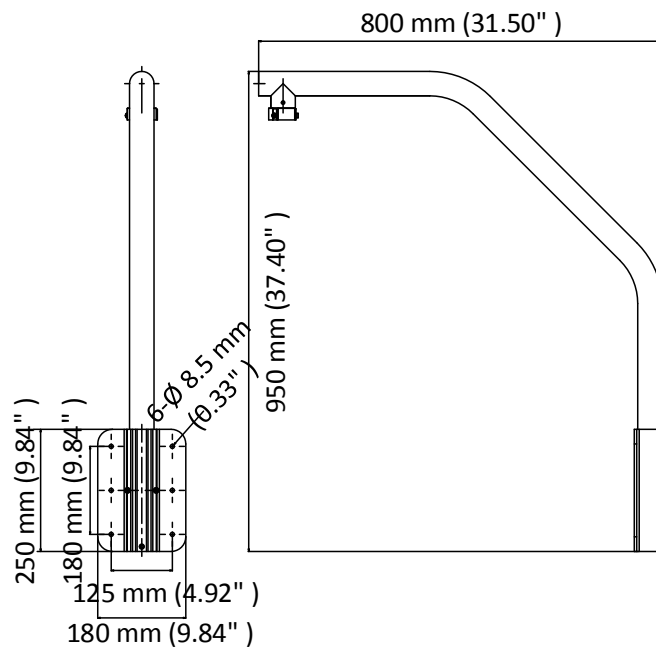

DS-1660ZJ-P

Wall Mount

Feature

- Aluminum alloy with surface spray treatment
- Install the mount on the edge of the wall

Dimension

Available Model

DS-1660ZJ-P

Parameter

Model	DS-1660ZJ-P
Parameters	Wall Mount
Appearance	Platinum Gray
Material	Aluminum Alloy
Dimension	180mm × 800 mm × 950 mm (9.84" × 31.50" × 37.40")
Weight	2900 g (6.39 lb.)

Note

- The mount should be installed on the flat surface.
- The waterproofing measures are necessary for the outdoor application.
- The wall must be capable of supporting at least 3 times as much as the total weight of the camera and the mount.
- The mount's maximum load capacity is 10 kg (22 lb.).