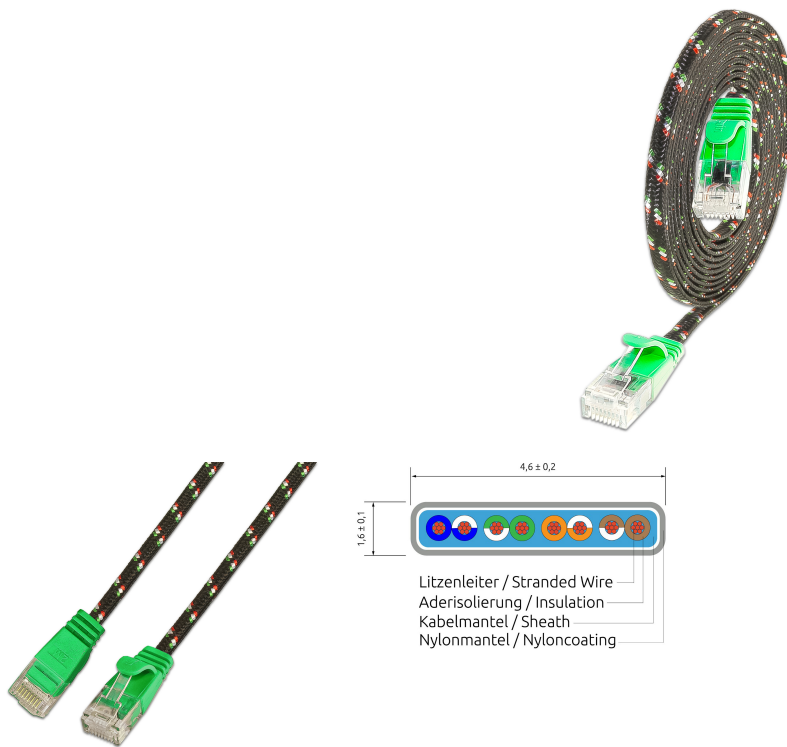

CAT6 Slim Patch Cord, U/UTP, flat, Nylonheath, green

DESCRIPTION

The TOUGHpatchcords from the trademark SLIM® are the solution for many problems of structured cabling. Even if they look quite similar to a flat telephone cable, they reach a category 6 performance and are suitable to all 10BASE-T-, 100BASE-TX- und 1000BASE-T applications, including gigabit ethernet. 3 TOUGHpatchcords do have the same diameter as a usual category 6 copper patchcord. Despite the extremely thin design, the cable has a twisting of the individual wire pairs. In addition, it has a wide, flexible latch protection as well as a practical length print on both ends and supports Power over Ethernet (PoE IEEE802.3af).

FEATURES

- Category 6 patchcord
- Shield: U/UTP unshielded
- 4- pairs twisted
- Wires: AWG36 100% copper
- Coating: PVC
- 7 different length
- New innovative boot design

CAT6 Slim Patch Cord, U/UTP, flat, Nylonheath, green

PRODUCT FEATURES

Fire retardant version	No
AWG-size	AWG36
Pining	TIA/EIA 568 B
Color	Green
Colour anti-kink sleeve	Green
Halogen free according to EN IEC 60754-1	No
Halogen free according to EN IEC 60754-2	No
Halogen free according to EN IEC 60754-3	No
Cable construction	4x2
Cable Structure	4,6 mm x 1,6 mm
Cable Type	U/UTP
Category	CAT.6
Anti-kink sleeve	Moulded-on
Copper Cable Construction	4x2xAWG36/7
Length	0.25 m / 0.5 m / 1 m / 10 m / 2 m / 3 m / 5 m
Coating	PVC with reinforced Nylon sheath
Color outer sheath	Black
Oil resistant according to EN IEC 60811-404	No
Pin assignment	1:1
Locking lever	Yes
Shield	U/UTP unshielded
Type of Connector Connection 1	RJ45 8(8)
Type of Connector Connection 2	RJ45 8(8)