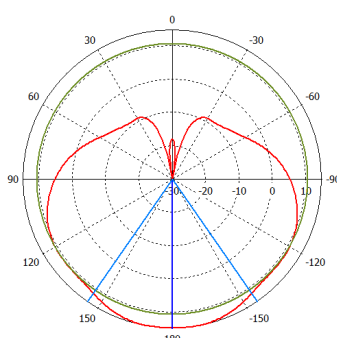

24V 0.8A Power adapter

quickMOUNT PRO

K-41 screw kit

Metal ring

Specifications

Product code	RB921GS-5HPacD-15S	RB921GS-5HPacD-19S (International) RB921GS-5HPacD-19S-US (USA)
CPU	Single core QCA9557 720 MHz	Single core QCA9557 720 MHz
Size of RAM	128 MB DDR2 300Mhz	128 MB DDR2 300Mhz
Data storage	128 MB NAND	128 MB NAND
10/100/1000 Ethernet ports	1	1
SFP cage	1	1
Wireless	Built-in 5 GHz 802.11ac, dual-chain	Built-in 5 GHz 802.11ac, dual-chain
PCB temperature monitor	Yes	Yes
Voltage monitor	Yes	Yes
Power input	jack: 8-30 V DC, PoE in: 8-30 V DC	jack: 8-30 V DC, PoE in: 8-30 V DC
Power consumption	13 W	13 W
LEDs	8	8
Beeper	Yes	Yes
Operating system	MikroTik RouterOS, Level 4 license	MikroTik RouterOS, Level 4 license
Antenna gain	15 dbi	19 dbi
Frequency range	5.17 - 5.825 GHz	5.17 - 5.825 GHz (International) 5.17 - 5.25 GHz and 5.725 - 5.835 GHz (USA)
Polarization	Vertical and horizontal	Vertical and horizontal
3DB Beamwidth - azimuth	120 deg	120 deg
3DB Beamwidth - elevation	10 deg	5 deg
VSWR	1.43 typ, 1.8 max	1.43 typ, 1.8 max
Port to Port isolation	>40 dB min	>40 dB min
Front-to-Back ratio	>30 dB	>30 dB
Cross Polarization	>30 dB	>30 dB
Weight	Package: 1.35 Kg Unit: 816g	Package: 3.01 Kg Unit: 1,36 Kg
Dimensions	140 x 348 x 82 mm	152 x 598 x 78 mm
Suggested price	\$139	\$199

Wireless specifications

Device	mANTBox 15s / mANTBox 19s	
RATE	Tx (dBm)	Rx (dBm)
6MBit/s	31	-96
54MBit/s	27	-81
MCS0	30	-96
MCS7	27	-77
MCS9	22	-72

Antenna patterns

mANT15s HP azimuth

mANT15s HP elevation

mANT15s VP azimuth

mANT15s VP elevation

mANT19s HP azimuth

mANT19s HP elevation

mANT19s VP azimuth

mANT19s VP elevation