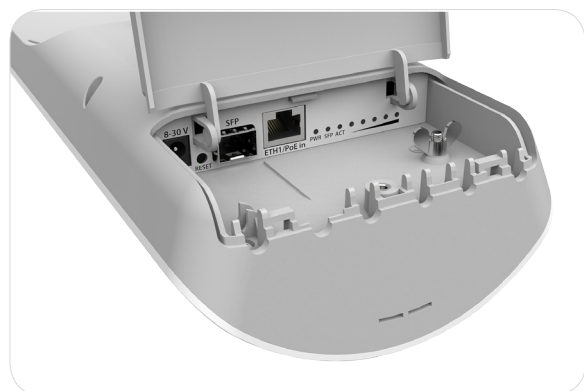

mANTBox series

The mANTBox is based on our new mANT sector antennas, but also has a wireless router built right in. Powered by the RB921 device, the mANTBox comes ready to use with everything included. The device uses a high speed 720MHz CPU and has a built in 802.11 ac/a/n wireless device with up to 31dBm output power.

Just like our mANT antennas, the mANTBox also comes in two sizes, a 15 dBi sector unit and a 19 dBi sector unit.

The mANTBox15s is compatible with the SXT type mount, so you can use it with our durable and adjustable QuickMount systems. It comes with quickMOUNT PRO included. The mANTBox19s comes with metallic U bolt type mounts.

24V 0.8A Power adapter

quickMOUNT PRO

K-41 screw kit

Metal ring

Specifications

Product code	RB921GS-5HPacD-15S	RB921GS-5HPacD-19S (International) RB921GS-5HPacD-19S-US (USA)
CPU	Single core QCA9557 720 MHz	Single core QCA9557 720 MHz
Size of RAM	128 MB DDR2 300Mhz	128 MB DDR2 300Mhz
Data storage	128 MB NAND	128 MB NAND
10/100/1000 Ethernet ports	1	1
SFP cage	1	1
Wireless	Built-in 5 GHz 802.11ac, dual-chain	Built-in 5 GHz 802.11ac, dual-chain
PCB temperature monitor	Yes	Yes
Voltage monitor	Yes	Yes
Power input	jack: 8-30 V DC, PoE in: 8-30 V DC	jack: 8-30 V DC, PoE in: 8-30 V DC
Power consumption	13 W	13 W
LEDs	8	8
Beeper	Yes	Yes
Operating system	MikroTik RouterOS, Level 4 license	MikroTik RouterOS, Level 4 license
Antenna gain	15 dbi	19 dbi
Frequency range	5.17 - 5.825 GHz	5.17 - 5.825 GHz (International) 5.17 - 5.25 GHz and 5.725 - 5.835 GHz (USA)
Polarization	Vertical and horizontal	Vertical and horizontal
3DB Beamwidth - azimuth	120 deg	120 deg
3DB Beamwidth - elevation	10 deg	5 deg
VSWR	1.43 typ, 1.8 max	1.43 typ, 1.8 max
Port to Port isolation	>40 dB min	>40 dB min
Front-to-Back ratio	>30 dB	>30 dB
Cross Polarization	>30 dB	>30 dB
Weight	Package: 1.35 Kg Unit: 816g	Package: 3.01 Kg Unit: 1,36 Kg
Dimensions	140 x 348 x 82 mm	152 x 598 x 78 mm
Suggested price	\$139	\$199