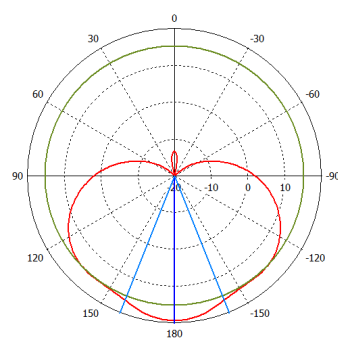

24V 0.8A Power adapter

quickMOUNT PRO

K-41 screw kit

Metal ring

Specifications

Product code	RB921GS-5HPacD-15S	RB921GS-5HPacD-19S (International) RB921GS-5HPacD-19S-US (USA)
CPU	Single core QCA9557 720 MHz	Single core QCA9557 720 MHz
Size of RAM	128 MB DDR2 300Mhz	128 MB DDR2 300Mhz
Data storage	128 MB NAND	128 MB NAND
10/100/1000 Ethernet ports	1	1
SFP cage	1	1
Wireless	Built-in 5 GHz 802.11ac, dual-chain	Built-in 5 GHz 802.11ac, dual-chain
PCB temperature monitor	Yes	Yes
Voltage monitor	Yes	Yes
Power input	jack: 8-30 V DC, PoE in: 8-30 V DC	jack: 8-30 V DC, PoE in: 8-30 V DC
Power consumption	13 W	13 W
LEDs	8	8
Beeper	Yes	Yes
Operating system	MikroTik RouterOS, Level 4 license	MikroTik RouterOS, Level 4 license
Antenna gain	15 dbi	19 dbi
Frequency range	5.17 - 5.825 GHz	5.17 - 5.825 GHz (International) 5.17 - 5.25 GHz and 5.725 - 5.835 GHz (USA)
Polarization	Vertical and horizontal	Vertical and horizontal
3DB Beamwidth - azimuth	120 deg	120 deg
3DB Beamwidth - elevation	10 deg	5 deg
VSWR	1.43 typ, 1.8 max	1.43 typ, 1.8 max
Port to Port isolation	>40 dB min	>40 dB min
Front-to-Back ratio	>30 dB	>30 dB
Cross Polarization	>30 dB	>30 dB
Weight	Package: 1.35 Kg Unit: 816g	Package: 3.01 Kg Unit: 1,36 Kg
Dimensions	140 x 348 x 82 mm	152 x 598 x 78 mm
Suggested price	\$139	\$199

Wireless specifications

Device	mANTBox 15s / mANTBox 19s	
RATE	Tx (dBm)	Rx (dBm)
6MBit/s	31	-96
54MBit/s	27	-81
MCS0	30	-96
MCS7	27	-77
MCS9	22	-72

Antenna patterns

mANT15s HP azimuth

mANT15s HP elevation

mANT15s VP azimuth

mANT15s VP elevation

mANT19s HP azimuth

mANT19s HP elevation

mANT19s VP azimuth

mANT19s VP elevation