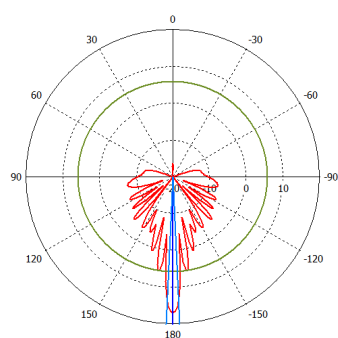

Wireless specifications

Device	mANTBox 15s / mANTBox 19s	
RATE	Tx (dBm)	Rx (dBm)
6MBit/s	31	-96
54MBit/s	27	-81
MCS0	30	-96
MCS7	27	-77
MCS9	22	-72

Antenna patterns

mANT15s HP azimuth

mANT15s HP elevation

mANT15s VP azimuth

mANT15s VP elevation

mANT19s HP azimuth

mANT19s HP elevation

mANT19s VP azimuth

mANT19s VP elevation