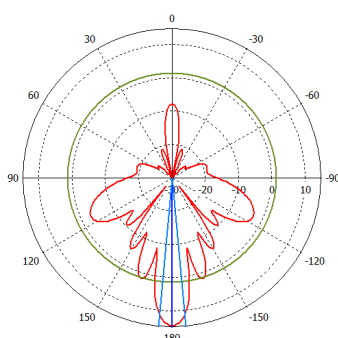

24V 0.8A Power adapter

quickMOUNT PRO

K-41 screw kit

Metal ring

Specifications

Product code	RB921GS-5HPacD-15S	RB921GS-5HPacD-19S (International) RB921GS-5HPacD-19S-US (USA)
CPU	Single core QCA9557 720 MHz	Single core QCA9557 720 MHz
Size of RAM	128 MB DDR2 300Mhz	128 MB DDR2 300Mhz
Data storage	128 MB NAND	128 MB NAND
10/100/1000 Ethernet ports	1	1
SFP cage	1	1
Wireless	Built-in 5 GHz 802.11ac, dual-chain	Built-in 5 GHz 802.11ac, dual-chain
PCB temperature monitor	Yes	Yes
Voltage monitor	Yes	Yes
Power input	jack: 8-30 V DC, PoE in: 8-30 V DC	jack: 8-30 V DC, PoE in: 8-30 V DC
Power consumption	13 W	13 W
LEDs	8	8
Beeper	Yes	Yes
Operating system	MikroTik RouterOS, Level 4 license	MikroTik RouterOS, Level 4 license
Antenna gain	15 dbi	19 dbi
Frequency range	5.17 - 5.825 GHz	5.17 - 5.825 GHz (International) 5.17 - 5.25 GHz and 5.725 - 5.835 GHz (USA)
Polarization	Vertical and horizontal	Vertical and horizontal
3DB Beamwidth - azimuth	120 deg	120 deg
3DB Beamwidth - elevation	10 deg	5 deg
VSWR	1.43 typ, 1.8 max	1.43 typ, 1.8 max
Port to Port isolation	>40 dB min	>40 dB min
Front-to-Back ratio	>30 dB	>30 dB
Cross Polarization	>30 dB	>30 dB
Weight	Package: 1.35 Kg Unit: 816g	Package: 3.01 Kg Unit: 1,36 Kg
Dimensions	140 x 348 x 82 mm	152 x 598 x 78 mm
Suggested price	\$139	\$199

Wireless specifications

Device	mANTBox 15s / mANTBox 19s	
RATE	Tx (dBm)	Rx (dBm)
6MBit/s	31	-96
54MBit/s	27	-81
MCS0	30	-96
MCS7	27	-77
MCS9	22	-72

Antenna patterns

mANT15s HP azimuth

mANT15s HP elevation