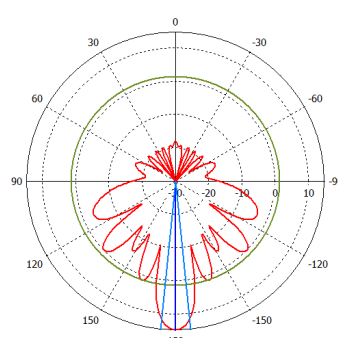

24V 0.8A Power adapter

quickMOUNT PRO

K-41 screw kit

Metal ring

Specifications

Product code	RB921GS-5HPacD-15S	RB921GS-5HPacD-19S (International) RB921GS-5HPacD-19S-US (USA)
CPU	Single core QCA9557 720 MHz	Single core QCA9557 720 MHz
Size of RAM	128 MB DDR2 300Mhz	128 MB DDR2 300Mhz
Data storage	128 MB NAND	128 MB NAND
10/100/1000 Ethernet ports	1	1
SFP cage	1	1
Wireless	Built-in 5 GHz 802.11ac, dual-chain	Built-in 5 GHz 802.11ac, dual-chain
PCB temperature monitor	Yes	Yes
Voltage monitor	Yes	Yes
Power input	jack: 8-30 V DC, PoE in: 8-30 V DC	jack: 8-30 V DC, PoE in: 8-30 V DC
Power consumption	13 W	13 W
LEDs	8	8
Beeper	Yes	Yes
Operating system	MikroTik RouterOS, Level 4 license	MikroTik RouterOS, Level 4 license
Antenna gain	15 dbi	19 dbi
Frequency range	5.17 - 5.825 GHz	5.17 - 5.825 GHz (International) 5.17 - 5.25 GHz and 5.725 - 5.835 GHz (USA)
Polarization	Vertical and horizontal	Vertical and horizontal
3DB Beamwidth - azimuth	120 deg	120 deg
3DB Beamwidth - elevation	10 deg	5 deg
VSWR	1.43 typ, 1.8 max	1.43 typ, 1.8 max
Port to Port isolation	>40 dB min	>40 dB min
Front-to-Back ratio	>30 dB	>30 dB
Cross Polarization	>30 dB	>30 dB
Weight	Package: 1.35 Kg Unit: 816g	Package: 3.01 Kg Unit: 1,36 Kg
Dimensions	140 x 348 x 82 mm	152 x 598 x 78 mm
Suggested price	\$139	\$199

Wireless specifications

Device	mANTBox 15s / mANTBox 19s	
RATE	Tx (dBm)	Rx (dBm)
6MBit/s	31	-96
54MBit/s	27	-81
MCS0	30	-96
MCS7	27	-77
MCS9	22	-72

Antenna patterns

mANT15s HP azimuth

mANT15s HP elevation

mANT15s VP azimuth

mANT15s VP elevation

mANT19s HP azimuth

mANT19s HP elevation

mANT19s VP azimuth

mANT19s VP elevation