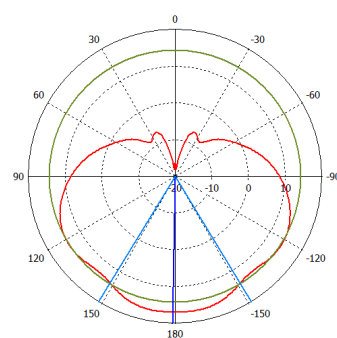

Wireless specifications

Device	mANTBox 15s / mANTBox 19s	
RATE	Tx (dBm)	Rx (dBm)
6MBit/s	31	-96
54MBit/s	27	-81
MCS0	30	-96
MCS7	27	-77
MCS9	22	-72

Antenna patterns

mANT15s HP azimuth

mANT15s HP elevation

mANT15s VP azimuth

mANT15s VP elevation

mANT19s HP azimuth

mANT19s HP elevation

mANT19s VP azimuth

mANT19s VP elevation