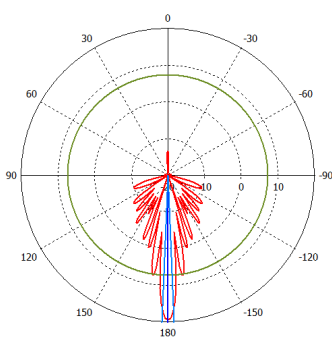

24V 0.8A Power adapter

quickMOUNT PRO

K-41 screw kit

Metal ring

Specifications

Product code	RB921GS-5HPacD-15S	RB921GS-5HPacD-19S (International) RB921GS-5HPacD-19S-US (USA)
CPU	Single core QCA9557 720 MHz	Single core QCA9557 720 MHz
Size of RAM	128 MB DDR2 300Mhz	128 MB DDR2 300Mhz
Data storage	128 MB NAND	128 MB NAND
10/100/1000 Ethernet ports	1	1
SFP cage	1	1
Wireless	Built-in 5 GHz 802.11ac, dual-chain	Built-in 5 GHz 802.11ac, dual-chain
PCB temperature monitor	Yes	Yes
Voltage monitor	Yes	Yes
Power input	jack: 8-30 V DC, PoE in: 8-30 V DC	jack: 8-30 V DC, PoE in: 8-30 V DC
Power consumption	13 W	13 W
LEDs	8	8
Beeper	Yes	Yes
Operating system	MikroTik RouterOS, Level 4 license	MikroTik RouterOS, Level 4 license
Antenna gain	15 dbi	19 dbi
Frequency range	5.17 - 5.825 GHz	5.17 - 5.825 GHz (International) 5.17 - 5.25 GHz and 5.725 - 5.835 GHz (USA)
Polarization	Vertical and horizontal	Vertical and horizontal
3DB Beamwidth - azimuth	120 deg	120 deg
3DB Beamwidth - elevation	10 deg	5 deg
VSWR	1.43 typ, 1.8 max	1.43 typ, 1.8 max
Port to Port isolation	>40 dB min	>40 dB min
Front-to-Back ratio	>30 dB	>30 dB
Cross Polarization	>30 dB	>30 dB
Weight	Package: 1.35 Kg Unit: 816g	Package: 3.01 Kg Unit: 1,36 Kg
Dimensions	140 x 348 x 82 mm	152 x 598 x 78 mm
Suggested price	\$139	\$199

Wireless specifications

Device	mANTBox 15s / mANTBox 19s	
RATE	Tx (dBm)	Rx (dBm)
6MBit/s	31	-96
54MBit/s	27	-81
MCS0	30	-96
MCS7	27	-77
MCS9	22	-72

Antenna patterns

mANT15s HP azimuth

mANT15s HP elevation

mANT15s VP azimuth

mANT15s VP elevation

mANT19s HP azimuth

mANT19s HP elevation

mANT19s VP azimuth

mANT19s VP elevation