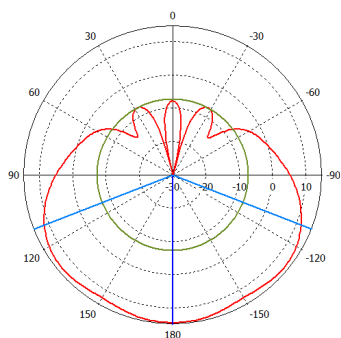

24V 0.8A Power adapter

quickMOUNT PRO

K-41 screw kit

Metal ring

Specifications

Product code	RB921GS-5HPacD-15S	RB921GS-5HPacD-19S (International) RB921GS-5HPacD-19S-US (USA)
CPU	Single core QCA9557 720 MHz	Single core QCA9557 720 MHz
Size of RAM	128 MB DDR2 300Mhz	128 MB DDR2 300Mhz
Data storage	128 MB NAND	128 MB NAND
10/100/1000 Ethernet ports	1	1
SFP cage	1	1
Wireless	Built-in 5 GHz 802.11ac, dual-chain	Built-in 5 GHz 802.11ac, dual-chain
PCB temperature monitor	Yes	Yes
Voltage monitor	Yes	Yes
Power input	jack: 8-30 V DC, PoE in: 8-30 V DC	jack: 8-30 V DC, PoE in: 8-30 V DC
Power consumption	13 W	13 W
LEDs	8	8
Beeper	Yes	Yes
Operating system	MikroTik RouterOS, Level 4 license	MikroTik RouterOS, Level 4 license
Antenna gain	15 dbi	19 dbi
Frequency range	5.17 - 5.825 GHz	5.17 - 5.825 GHz (International) 5.17 - 5.25 GHz and 5.725 - 5.835 GHz (USA)
Polarization	Vertical and horizontal	Vertical and horizontal
3DB Beamwidth - azimuth	120 deg	120 deg
3DB Beamwidth - elevation	10 deg	5 deg
VSWR	1.43 typ, 1.8 max	1.43 typ, 1.8 max
Port to Port isolation	>40 dB min	>40 dB min
Front-to-Back ratio	>30 dB	>30 dB
Cross Polarization	>30 dB	>30 dB
Weight	Package: 1.35 Kg Unit: 816g	Package: 3.01 Kg Unit: 1,36 Kg
Dimensions	140 x 348 x 82 mm	152 x 598 x 78 mm
Suggested price	\$139	\$199

Wireless specifications

Device	mANTBox 15s / mANTBox 19s	
RATE	Tx (dBm)	Rx (dBm)
6MBit/s	31	-96
54MBit/s	27	-81
MCS0	30	-96
MCS7	27	-77
MCS9	22	-72

Antenna patterns

mANT15s HP azimuth

mANT15s HP elevation