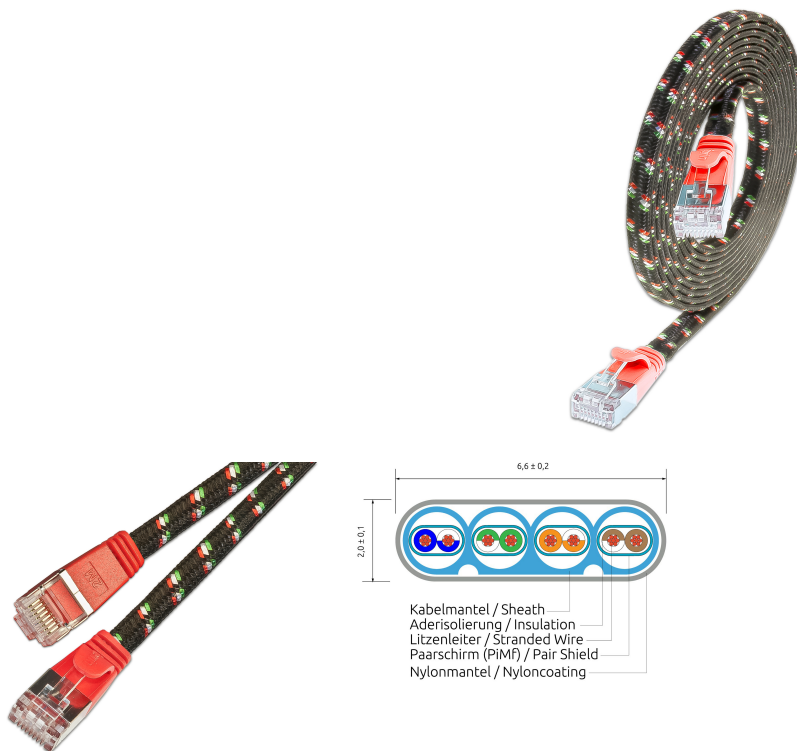

CAT6 Slim Patch Cord, U/FTP, flat, Nylonheath, red

DESCRIPTION

The TOUGHpatchcords from the trademark SLIM® are the solution for many problems of structured cabling. Even if they look quite similar to a flat telephone cable, they reach a category 6 performance and are suitable to all 10BASE-T-, 100BASE-TX- und 1000BASE-T applications, including gigabit ethernet. 3 TOUGHpatchcords do have the same diameter as a usual category 6 copper patchcord. Despite the extremely thin design, the cable has a twisting of the individual wire pairs. In addition, it has a wide, flexible latch protection as well as a practical length print on both ends and supports Power over Ethernet (PoE IEEE802.3af).

FEATURES

- Category 6 patchcord
- Shield: U/FTP shielded
- 4- pairs twisted
- Wires: AWG36 100% copper
- Coating: PVC
- 7 different length
- New innovative boot design

CAT6 Slim Patch Cord, U/FTP, flat, Nylonheath, red

PRODUCT FEATURES

Fire retardant version	No
AWG-size	AWG36
Pining	TIA/EIA 568 B
Color	Red
Colour anti-kink sleeve	Red
Halogen free according to EN IEC 60754-1	No
Halogen free according to EN IEC 60754-2	No
Halogen free according to EN IEC 60754-3	No
Cable construction	4x2
Cable Structure	6,6 mm x 2,0 mm
Cable Type	U/FTP
Category	CAT.6
Anti-kink sleeve	Moulded-on
Copper Cable Construction	4x2xAWG36/7
Length	0.25 m / 0.5 m / 1 m / 10 m / 2 m / 3 m / 5 m
Coating	PVC with reinforced Nylon sheath
Color outer sheath	Black
Oil resistant according to EN IEC 60811-404	No
Pin assignment	1:1
Locking lever	Yes
Shield	U/FTP shielded
Type of Connector Connection 1	RJ45 8(8)
Type of Connector Connection 2	RJ45 8(8)