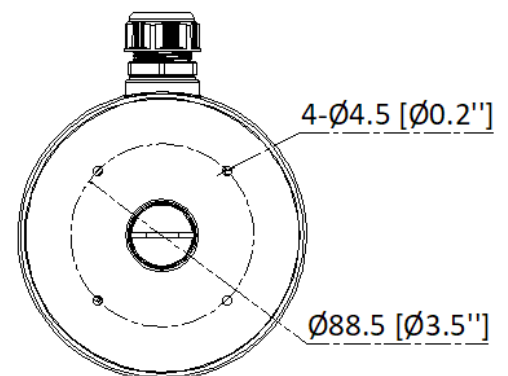

DS-2280ZJ-WA140

Junction box

Key Feature

- Junction box

Specification

Model	DS-2280ZJ-WA140
Color	White
Weight	Approx.359.4 g (0.79 lb.)
Material	Aluminum + stainless steel + silicone + EVA
Dimension	Ø140 mm × 40.5mm (Ø5.5" × 1.6 ")

Available Model

DS-2280ZJ-WA140

Dimension

Unit: mm(inch)

Camera Mounting Hole (mm)	Camera Mounting Hole (inch)
Double Gang(4*M4)	Double Gang(4*M0.2'')
φ130(3*M4)	φ5.1''(3*M0.2'')
φ128(3*M4)	φ5''(3*M0.2'')

Wall Mounting Hole (mm)	Wall Mounting Hole (inch)
φ88.5(4*φ4.5)	φ3.5''(4*φ0.2'')