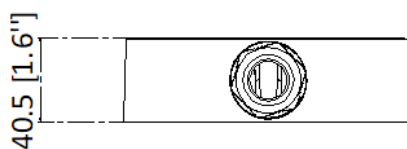

DS-2280ZJ-WA140

Junction box

Key Feature

- Junction box

Specification

Model	DS-2280ZJ-WA140
Color	White
Weight	Approx.359.4 g (0.79 lb.)
Material	Aluminum + stainless steel + silicone + EVA
Dimension	Ø140 mm × 40.5mm (Ø5.5" × 1.6 ")

Available Model

DS-2280ZJ-WA140

Dimension

Unit: mm(inch)

Camera Mounting Hole (mm)	Camera Mounting Hole (inch)
Double Gang(4*M4)	Double Gang(4*M0.2'')
φ130(3*M4)	φ5.1''(3*M0.2'')
φ128(3*M4)	φ5''(3*M0.2'')