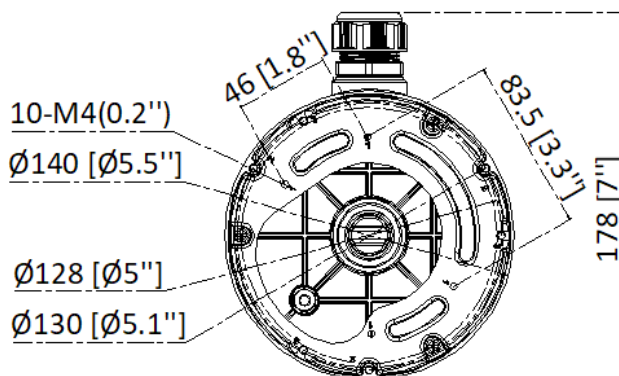

DS-2280ZJ-WA140

Junction box

Key Feature

- Junction box

Specification

Model	DS-2280ZJ-WA140
Color	White
Weight	Approx.359.4 g (0.79 lb.)
Material	Aluminum + stainless steel + silicone + EVA
Dimension	Ø140 mm × 40.5mm (Ø5.5" × 1.6 ")

Available Model

DS-2280ZJ-WA140

Dimension

Unit: mm(inch)

Camera Mounting Hole (mm)	Camera Mounting Hole (inch)
Double Gang(4*M4)	Double Gang(4*M0.2'')
φ130(3*M4)	φ5.1''(3*M0.2'')
φ128(3*M4)	φ5''(3*M0.2'')

Wall Mounting Hole (mm)	Wall Mounting Hole (inch)
φ88.5(4*φ4.5)	φ3.5''(4*φ0.2'')