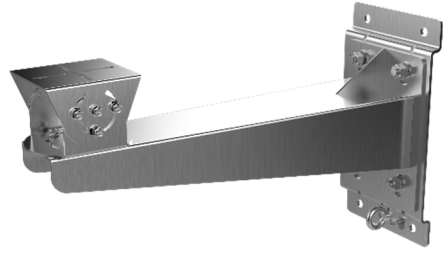

DS-1707ZJ-Y

Wall Mount for Explosion-Proof Bullet Camera

Feature

- Stainless steel
- Waterproof design

Dimension

Available Model

DS-1707ZJ-Y

Parameter

Model	DS-1707ZJ-Y
Parameters	Wall Mount for Explosion-Proof Bullet Camera
Appearance	Natural Stainless Steel Color
Material	SUS316L Stainless Steel
Dimension	562.5 mm × 180 mm × 309 mm (22.15" × 7.09" × 12.17")
Weight	7.02 kg (15.48 lb.)

Note

- The mount should be installed on the flat surface.
- The waterproof rubber is necessary for the outdoor application.
- The wall must be capable of supporting at least 8 times as much as the total weight of the camera and the mount.
- The mount's maximum load capacity is 50 Kg (110 lb.).