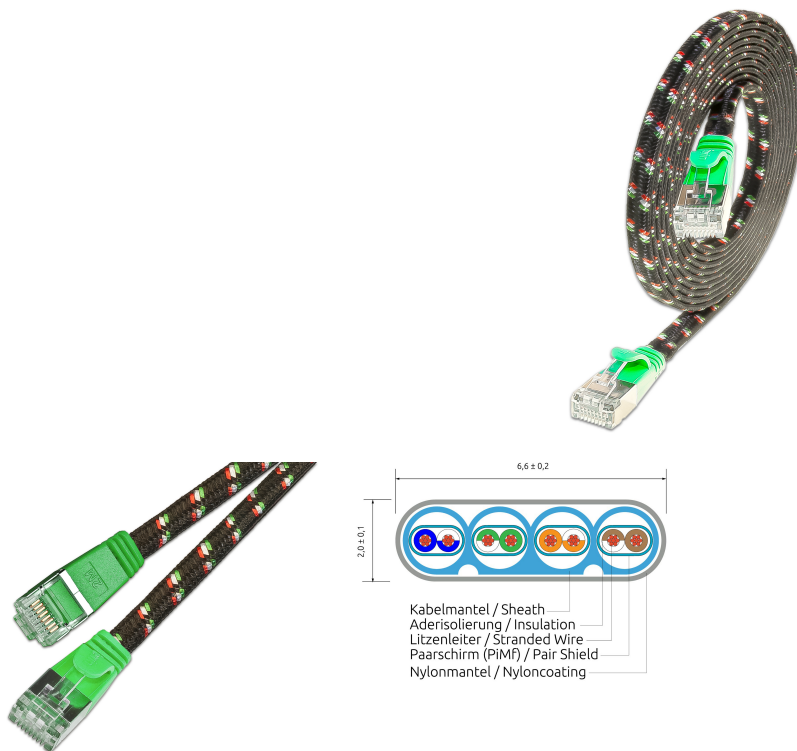

## CAT6 Slim Patch Cord, U/FTP, flat, Nylonheath, green

**DESCRIPTION**

The TOUGHpatchcords from the trademark SLIM® are the solution for many problems of structured cabling. Even if they look quite similar to a flat telephone cable, they reach a category 6 performance and are suitable to all 10BASE-T-, 100BASE-TX- und 1000BASE-T applications, including gigabit ethernet. 3 TOUGHpatchcords do have the same diameter as a usual category 6 copper patchcord. Despite the extremely thin design, the cable has a twisting of the individual wire pairs. In addition, it has a wide, flexible latch protection as well as a practical length print on both ends and supports Power over Ethernet (PoE IEEE802.3af).

**FEATURES**

- Category 6 patchcord
- Shield: U/FTP shielded
- 4- pairs twisted
- Wires: AWG36 100% copper
- Coating: PVC
- 7 different length
- New innovative boot design

## CAT6 Slim Patch Cord, U/FTP, flat, Nylonheath, green

### PRODUCT FEATURES

Fire retardant version	No
AWG-size	AWG36
Pining	TIA/EIA 568 B
Color	Green
Colour anti-kink sleeve	Green
Halogen free according to EN IEC 60754-1	No
Halogen free according to EN IEC 60754-2	No
Halogen free according to EN IEC 60754-3	No
Cable construction	4x2
Cable Structure	6,6 mm x 2,0 mm
Cable Type	U/FTP
Category	CAT.6
Anti-kink sleeve	Moulded-on
Copper Cable Construction	4x2xAWG36/7
Length	0.25 m / 0.5 m / 1 m / 10 m / 2 m / 3 m / 5 m
Coating	PVC with reinforced Nylon sheath
Color outer sheath	Black
Oil resistant according to EN IEC 60811-404	No
Pin assignment	1:1
Locking lever	Yes
Shield	U/FTP shielded
Type of Connector Connection 1	RJ45 8(8)
Type of Connector Connection 2	RJ45 8(8)