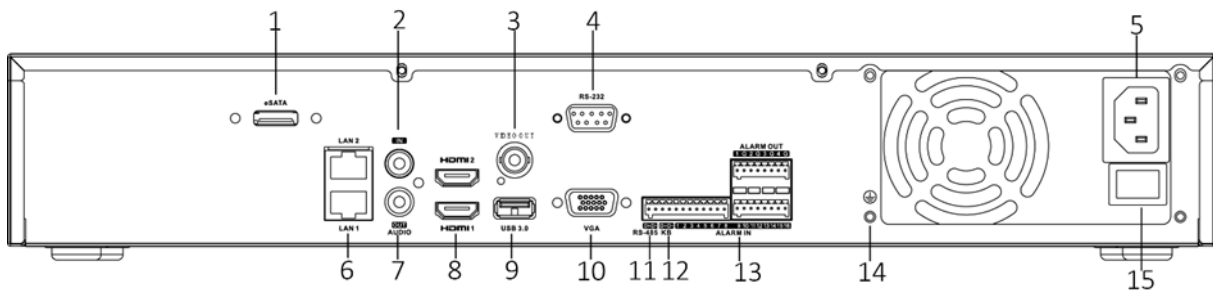

Network	
Remote connections	128
Network protocol	TCP/IP, DHCP, IPv4, IPv6, DNS, DDNS, NTP, RTSP, SADP, SMTP, SNMP, NFS, iSCSI, ISUP, UPnP™, HTTP, HTTPS
Network interface	2, RJ-45 10/100/1000 Mbps self-adaptive Ethernet interface
Auxiliary interface	
Serial port	RS-485 (half-duplex), RS-232, Keyboard
SATA	4 SATA interfaces supporting hot-plug
Capacity	Up to 10 TB capacity for each disk
eSATA	1 eSATA interface
Alarm in/out	16/4
USB interface	Front panel: 2 × USB 2.0; Rear panel: 1 × USB 3.0
General	
Power supply	100 to 240 VAC, 50 to 60 Hz
Total power	≤ 80 W
Consumption (without HDD)	≤ 30 W
Working temperature	-10 °C to 55 °C (14 °F to 131 °F)
Working humidity	10% to 90%
Chassis	19-inch rack-mounted 1.5U chassis
Dimension (W × D × H)	445 × 400 × 75 mm (17.5" × 15.7" × 3.0")
Weight (without HDD)	≤ 5.6 kg (12.3 lb)
Certification	
FCC	Part 15 Subpart B, ANSI C63.4-2014
CE	EN 55032:2015, EN 61000-3-2, EN 61000-3-3, EN 50130-4

1: Facial recognition and perimeter protection cannot be enabled at the same time. Enable one function will make the other one unavailable.

Dimension

Unit: mm

Physical Interface

No.	Description	No.	Description
1	eSATA interface	9	USB 3.0 interface
2	Audio input	10	VGA output
3	Video output	11	RS-485 serial interface
4	RS-232 serial interface	12	Keyboard interface
5	100 to 240 VAC power supply	13	Controller Port, Alarm In/Alarm Out
6	Network interfaces	14	GND
7	Audio output	15	Power Switch
8	HDMI output		