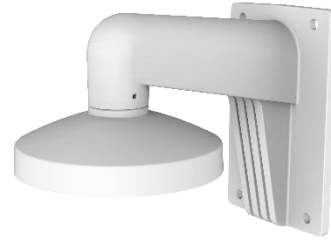

## DS-1473ZJ-155

Wall Mount for Dome Camera

### Feature

- Aluminum alloy with surface spray treatment
- The cap facilitates the installation
- Waterproof design

### Parameter

Model	DS-1473ZJ-155
Parameters	Wall Mount for Dome Camera
Appearance	Hikvision White
Material	Aluminum Alloy
Dimension	Ø 155 mm × 183.5 mm × 240 mm (6.1" × 7.22" × 9.45")
Weight	650 g (1.4 lb.)