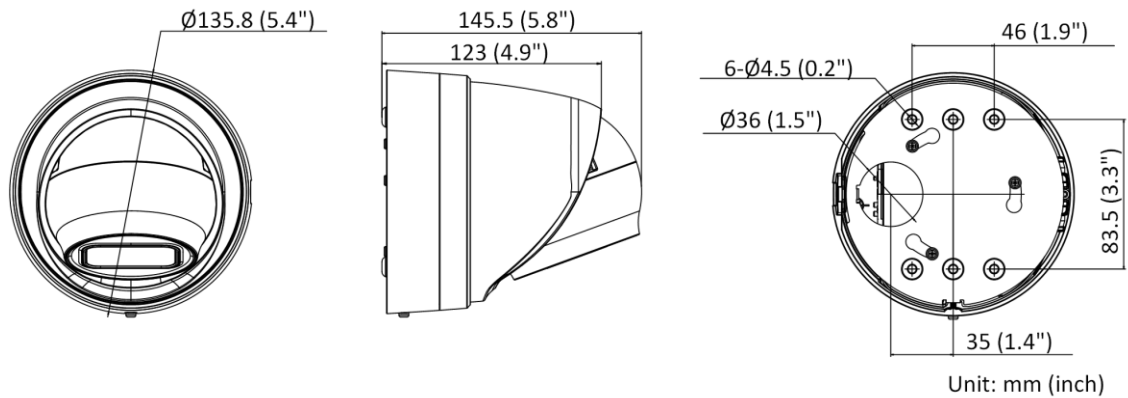

▪ **Available Model**

DS-2CD3H56G2-IZS (2.7 to 13.5 mm)

▪ **Typical Application**

Hikvision products are classified into three levels according to their anti-corrosion performance. Refer to the following description to choose for your using environment.

This model has NO SPECIFIC PROTECTION.

Level	Description
Top-level protection	Hikvision products at this level are equipped for use in areas where professional anti-corrosion protection is a must. Typical application scenarios include coastlines, docks, chemical plants, and more.
Moderate protection	Hikvision products at this level are equipped for use in areas with moderate anti-corrosion demands. Typical application scenarios include coastal areas about 2 kilometers (1.24 miles) away from coastlines, as well as areas affected by acid rain.
No specific protection	Hikvision products at this level are equipped for use in areas where no specific anti-corrosion protection is needed.

▪ **Dimension**